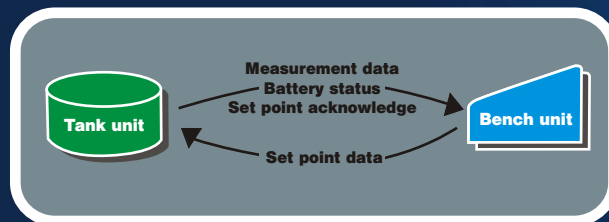

By simply pressing a button on the interior desktop unit, you see current water level in your tank. Warns of rapid water loss. Aquatel S207 will even tell you when to replace the batteries. Easy installation - can be installed in less than 10 mins.

Interior Bench Unit

Exterior Tank Unit

High-temp Heat Deflector

- Fully wireless
- Low battery warning
- Remote LED level display
- Tough durable design
- Long battery life
- Up to 300M range, maximum 500M line of sight
- **NEW!** Adjustable Transponder for Angle Mounting
- High-temp heat shield deflector
- Adjustable for different tank sizes
- Individually security coded